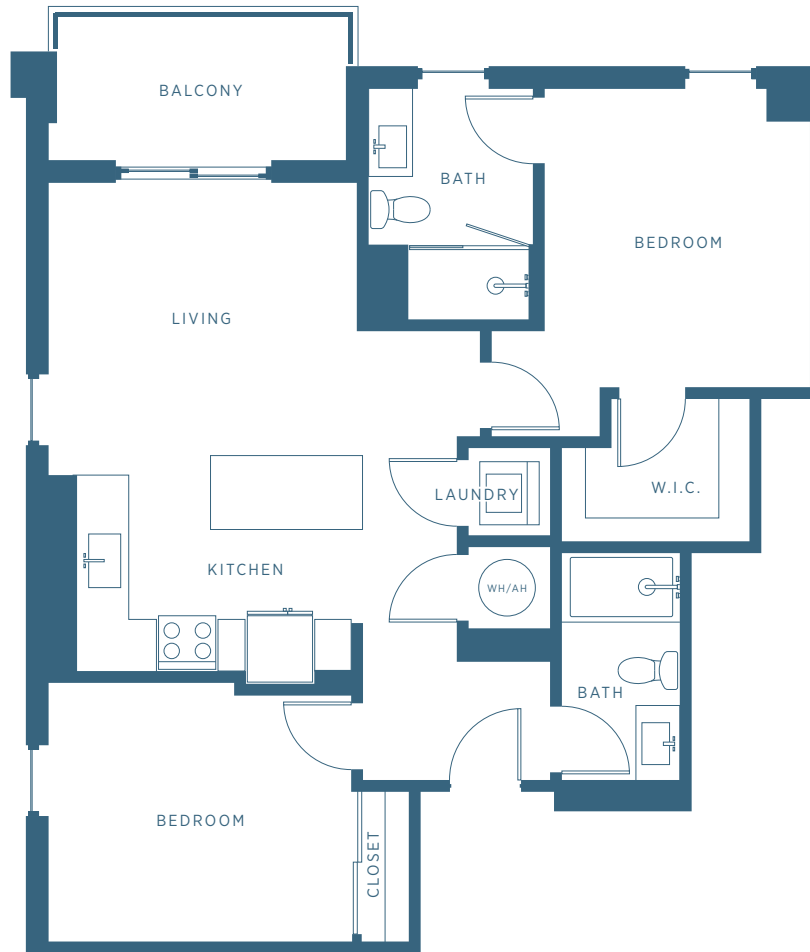

B5

Levels 9 - 21

1008 SQ. FT.

2 BEDROOM ■ 2 BATH

LiveM29.COM

180 NE 29th Street
Miami, Florida 33137
305.573.5450 Office
305.573.5540 Fax