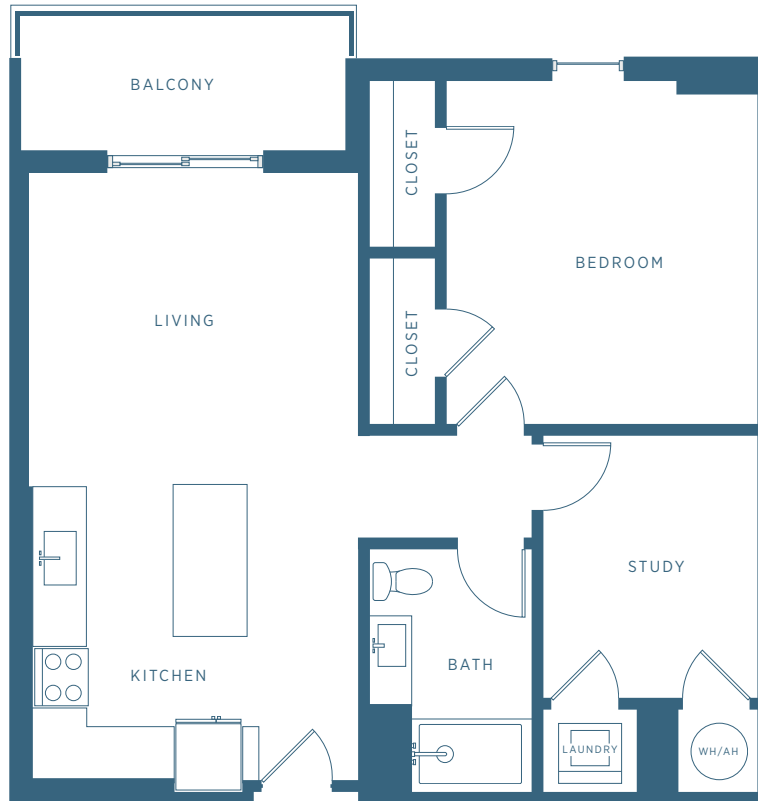

Square footage noted is approximate. Floor plans are not depicted to scale. Balcony size varies by floor level.

MIDTOWN

RENTAL RESIDENCES

29

A3

Levels 2 - 21

707 SQ. FT.

1 BEDROOM ■ 1 BATH

MIDTOWN

RENTAL RESIDENCES

29

A4

Levels 2 - 8

907 SQ. FT.

1 BEDROOM ■ 1 BATH ■ STUDY

LiveM29.COM