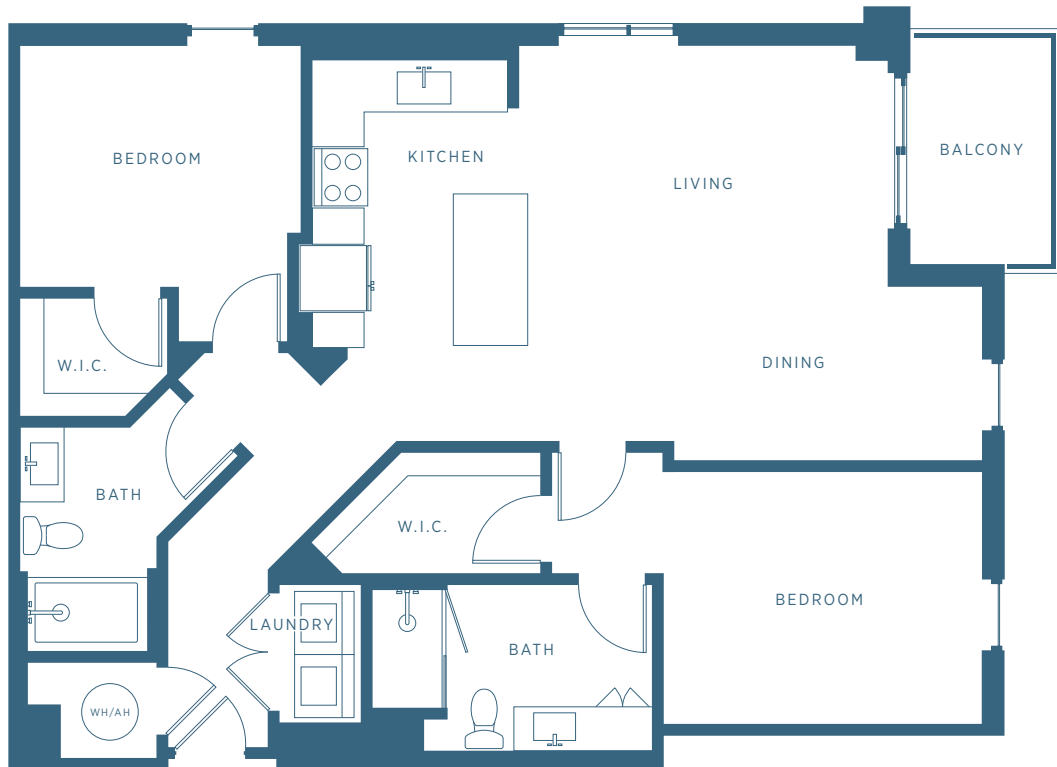

B4

Levels 2 - 8

1209 SQ. FT.

2 BEDROOM ■ 2 BATH

LiveM29.COM

180 NE 29th Street
Miami, Florida 33137
305.573.5450 Office
305.573.5540 Fax