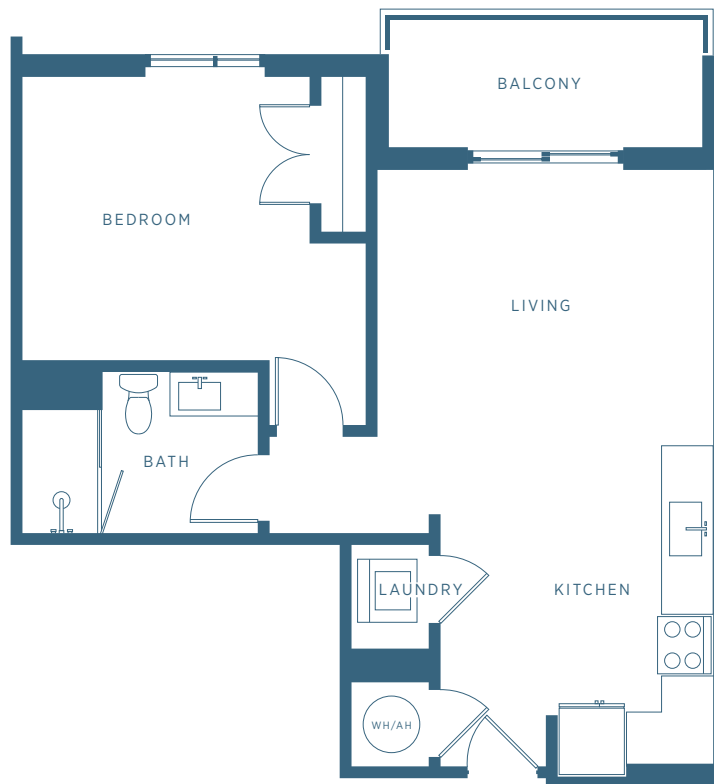

RENTAL RESIDENCES

29

A2B

Levels 2 - 8

766 SQ. FT.

1 BEDROOM ■ 1 BATH

LiveM29.COM

180 NE 29th Street  
Miami, Florida 33137  
305.573.5450 Office  
305.573.5540 Fax

Square footage noted is approximate. Floor plans are not depicted to scale. Balcony size varies by floor level.

MIDTOWN

RENTAL RESIDENCES

29

A3

Levels 2 - 21

707 SQ. FT.

1 BEDROOM ■ 1 BATH