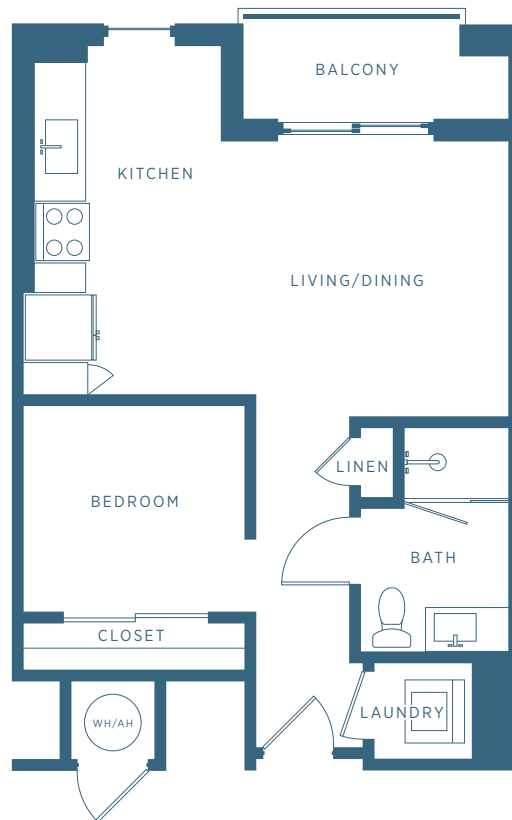

S1

Levels 2 - 21

560

SQ. FT.

STUDIO ■ 1 BATH

LiveM29.COM

180 NE 29th Street  
Miami, Florida 33137  
305.573.5450 Office  
305.573.5540 Fax

S2

Levels 2 - 21

571 SQ. FT.

1 BEDROOM ■ 1 BATH

LiveM29.COM

180 NE 29th Street  
Miami, Florida 33137  
305.573.5450 Office  
305.573.5540 Fax

S3

Levels 2 - 8

602 SQ. FT.

1 BEDROOM ■ 1 BATH

LiveM29.COM

180 NE 29th Street  
Miami, Florida 33137  
305.573.5450 Office  
305.573.5540 Fax

S4

Levels 2 - 3

582 SQ. FT.

STUDIO ■ 1 BATH

LiveM29.COM

180 NE 29th Street  
Miami, Florida 33137  
305.573.5450 Office  
305.573.5540 Fax

MIDTOWN

RENTAL RESIDENCES

29

A1

Levels 2 - 21

725-750 SQ. FT.

1 BEDROOM ■ 1 BATH