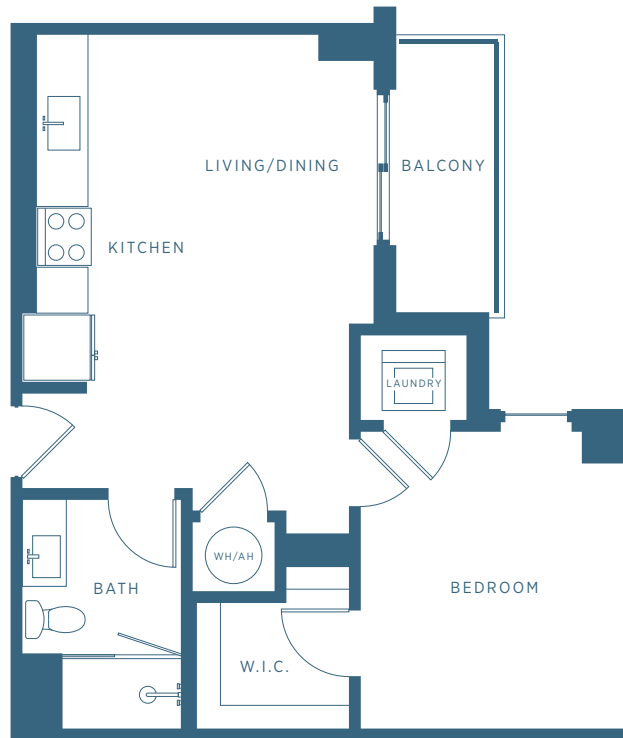

S1

Levels 2 - 21

560

SQ. FT.

STUDIO ■ 1 BATH

LiveM29.COM

180 NE 29th Street  
Miami, Florida 33137  
305.573.5450 Office  
305.573.5540 Fax

S2

Levels 2 - 21

571 SQ. FT.

1 BEDROOM ■ 1 BATH

LiveM29.COM

180 NE 29th Street  
Miami, Florida 33137  
305.573.5450 Office  
305.573.5540 Fax

S3

Levels 2 - 8

602 SQ. FT.

1 BEDROOM ■ 1 BATH

LiveM29.COM

180 NE 29th Street  
Miami, Florida 33137  
305.573.5450 Office  
305.573.5540 Fax

S4

Levels 2 - 3

582 SQ. FT.

STUDIO ■ 1 BATH

LiveM29.COM

180 NE 29th Street  
Miami, Florida 33137  
305.573.5450 Office  
305.573.5540 Fax

MIDTOWN

RENTAL RESIDENCES

29

A1

Levels 2 - 21

725-750 SQ. FT.

1 BEDROOM ■ 1 BATH