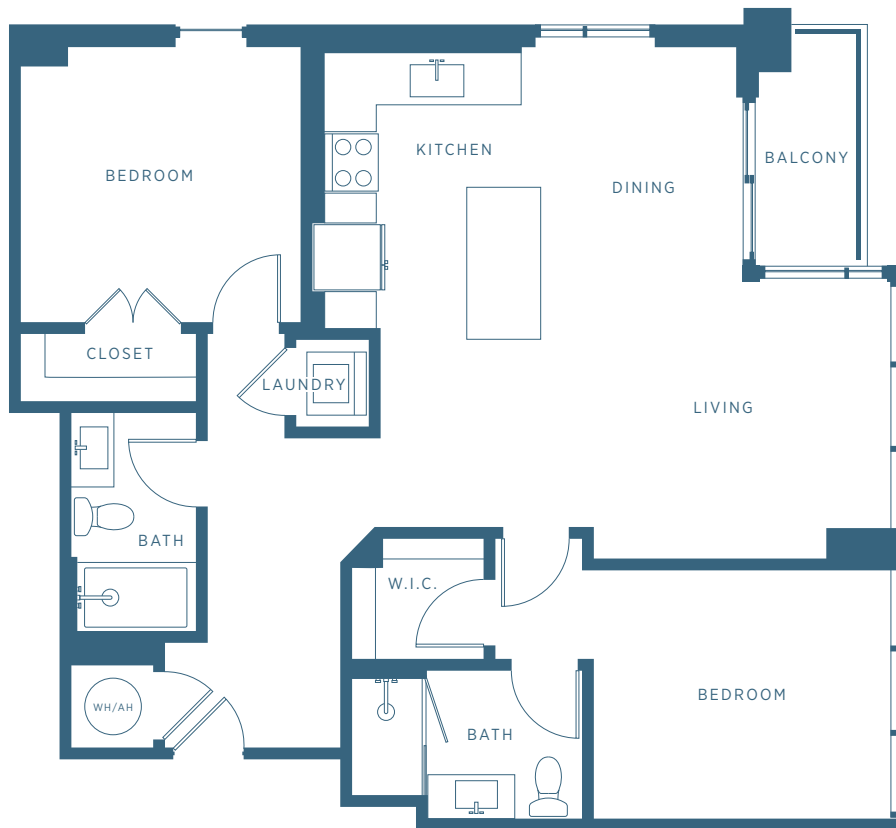

RENTAL RESIDENCES

29

A5

Levels 2 - 21

766 SQ. FT.

1 BEDROOM ■ 1 BATH

LiveM29.COM

180 NE 29th Street  
Miami, Florida 33137  
305.573.5450 Office  
305.573.5540 Fax

Square footage noted is approximate. Floor plans are not depicted to scale. Balcony size varies by floor level.

B1

Levels 2 - 21

1123 SQ. FT.

2 BEDROOM ■ 2 BATH

LiveM29.COM

180 NE 29th Street  
Miami, Florida 33137  
305.573.5450 Office  
305.573.5540 Fax