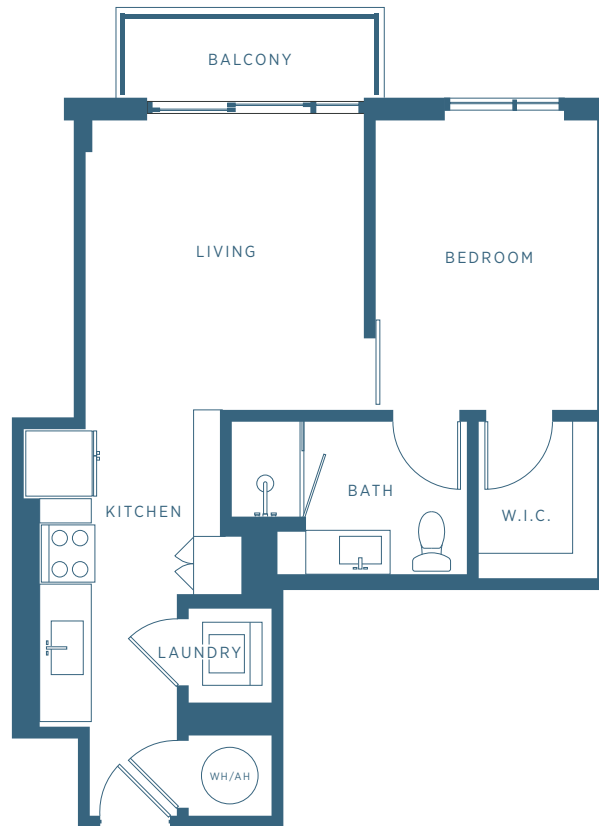

S1

Levels 2 - 21

560

SQ. FT.

STUDIO ■ 1 BATH

LiveM29.COM

180 NE 29th Street  
Miami, Florida 33137  
305.573.5450 Office  
305.573.5540 Fax

S2

Levels 2 - 21

571 SQ. FT.

1 BEDROOM ■ 1 BATH

LiveM29.COM

180 NE 29th Street  
Miami, Florida 33137  
305.573.5450 Office  
305.573.5540 Fax

S3

Levels 2 - 8

602 SQ. FT.

180 NE 29th Street  
Miami, Florida 33137  
305.573.5450 Office  
305.573.5540 Fax

MIDTOWN

RENTAL RESIDENCES

29

A1

Levels 2 - 21

725-750 SQ. FT.

1 BEDROOM ■ 1 BATH